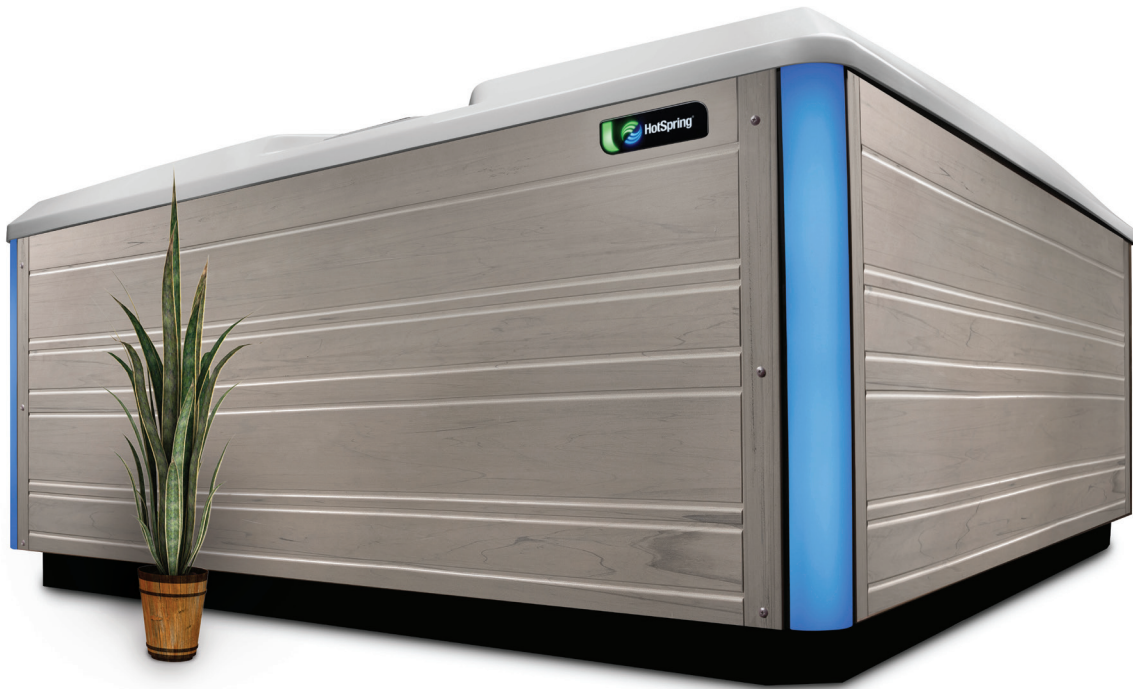

LIMELIGHT[®] COLLECTION

PULSE[®]

7

People

49

Jets

Open

Seating

230

Voltage

7'5" x 7'5" x 38"

Dimensions

FreshWater[®] Salt System Ready

Water Care

PULSE®

Pulse spa shown with Alpine White shell and Coastal Gray cabinet.

Shell Colors

Cabinet Colors

Cover Colors

Seating Capacity	7 people	Control System	IQ 2020® with LCD control panel 230 V / 50 amp, 60 Hz (Includes G.F.C.I. protected sub-panel)
Dimensions	7'5" x 7'5" x 38" / 2.26 m x 2.26 m x 0.97 m	Lighting System	Raio® multi-color interior points of light Exterior multi-color lighting with timer
Water Capacity	445 gallons / 1,685 liters	Heater	Titanium No-Fault® 4,000 W / 230 V
Weight	1,015 lbs. / 460 kg dry; 5,950 lbs. / 2,700 kg filled*	Energy Efficiency	FiberCor® Insulation; Certified to California Energy Commission (CEC) and APSP 14 energy efficiency standards for portable spas
Jets	49 total • 1 XL Dual Rotary jet • 1 XL Single Rotary jet • 2 XL Directional jets • 4 Standard Single Rotary jets • 2 Standard Directional jets • 4 Rotary Precision jets • 35 Directional Precision® jets	Filtration System	Dual action, 100 sq. ft., top loading
Water Feature	Vidro® backlit ribbon waterfall	Vinyl Cover	3.5" to 2.5" tapered, 2 lb. density foam core
Jet Pump 1	Wavemaster® 9200; Two-speed, 2.5 HP Continuous Duty, 5.2 HP Breakdown Torque	Available Options	
Jet Pump 2	Wavemaster® 9000; One-speed, 2.5 HP Continuous Duty, 5.2 HP Breakdown Torque	Cover Lifter	CoverCradle®, CoverCradle II, Lift 'n Glide®, or UpRite®
Circulation Pump	SilentFlo 5000® for quiet, continuous filtration	Steps	Limelight Collection Step (Coastal Gray, Espresso, and Sable), Polymer Step (Ash)
Water Care System	FreshWater® Salt System Ready	Entertainment	Bluetooth® Wireless Sound System
		Hot Tub Cooling System	CoolZone™