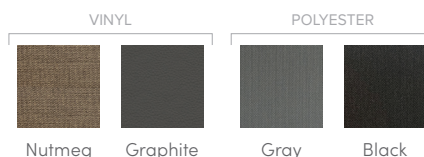

VANGUARD®

SHELL COLORS

CABINET COLORS

COVER COLORS

CABINET AND SHELL COLOR OPTIONS*

Cabinet Colors	Java	Charcoal	Blackwood	Linen	Brushed Nickel
Shell Colors	Alpine White Ice Gray Ivory Tuscan Sun Pebble	Alpine White Ice Gray Platinum Tuscan Sun Pebble	Alpine White Ice Gray Platinum	Alpine White Ivory Tuscan Sun Pebble	Alpine White Ice Gray Platinum