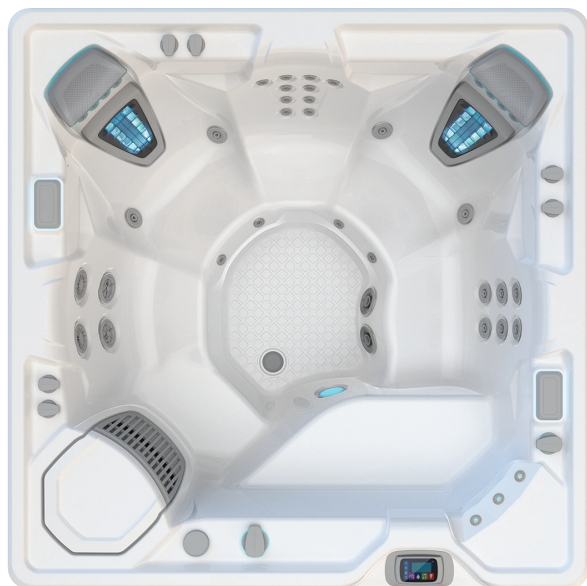

HIGHLIFE® COLLECTION

VANGUARD®

FreshWater®
Salt System Ready

100% Filtration
SilentFlo Circulation

Moto-Massage® DX

Super Energy
Efficient

Wireless Remote

Polymer Substructure
& Base Pan

Shown with Alpine White Shell
and Blackwood Cabinet

People	Seating	Jets	Voltage
6 Seats	Open	42 Jets	230 V

Size
7'3" x 7'3" x 36" | 221 cm x 221 cm x 91 cm

Water Care
FreshWater® Salt System Ready

HIGHLIFE® COLLECTION

VANGUARD®

SHELL COLORS

CABINET COLORS

COVER COLORS

CABINET AND SHELL COLOR OPTIONS*

Cabinet Colors	Java	Charcoal	Blackwood	Linen	Brushed Nickel
Shell Colors	Alpine White Ice Gray Ivory Tuscan Sun Pebble	Alpine White Ice Gray Platinum Tuscan Sun Pebble	Alpine White Ice Gray Platinum	Alpine White Ivory Tuscan Sun Pebble	Alpine White Ice Gray Platinum

SIZE

Dimensions 7'3" x 7'3" x 36" / 221 cm x 221 cm x 91 cm

CAPACITY

Seating Capacity 6 seats
Water Capacity 375 gallons / 1,425 liters
Weight 710 lbs. / 320 kg dry; 4,890 lbs. / 2,225 kg filled**

ADDITIONAL FEATURES