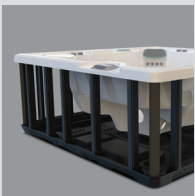

HIGHLIFE® COLLECTION

VANGUARD®

FreshWater®
Salt System Ready

100% Filtration
SilentFlo Circulation

Moto-Massage® DX

Super Energy
Efficient

Wireless Remote

Polymer Substructure
& Base Pan

Shown with Alpine White Shell
and Blackwood Cabinet

People	Seating	Jets	Voltage
6 Seats	Open	42 Jets	230 V

Size
7'3" x 7'3" x 36" | 221 cm x 221 cm x 91 cm

Water Care
FreshWater® Salt System Ready

HIGHLIFE® COLLECTION