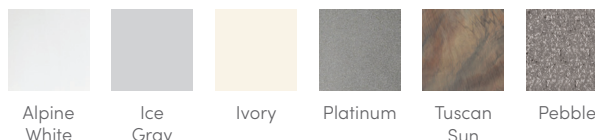

VANGUARD®

SHELL COLORS

CABINET COLORS

COVER COLORS

CABINET AND SHELL COLOR OPTIONS*

Cabinet Colors	Java	Charcoal	Blackwood	Linen	Brushed Nickel
Shell Colors	Alpine White Ice Gray Ivory Tuscan Sun Pebble	Alpine White Ice Gray Platinum Tuscan Sun Pebble	Alpine White Ice Gray Platinum	Alpine White Ivory Tuscan Sun Pebble	Alpine White Ice Gray Platinum