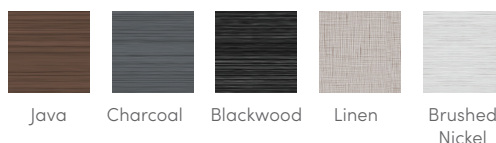

VANGUARD®

SHELL COLORS

CABINET COLORS

COVER COLORS

CABINET AND SHELL COLOR OPTIONS*

Cabinet Colors	Java	Charcoal	Blackwood	Linen	Brushed Nickel
Shell Colors	Alpine White Ice Gray Ivory Tuscan Sun Pebble	Alpine White Ice Gray Platinum Tuscan Sun Pebble	Alpine White Ice Gray Platinum	Alpine White Ivory Tuscan Sun Pebble	Alpine White Ice Gray Platinum